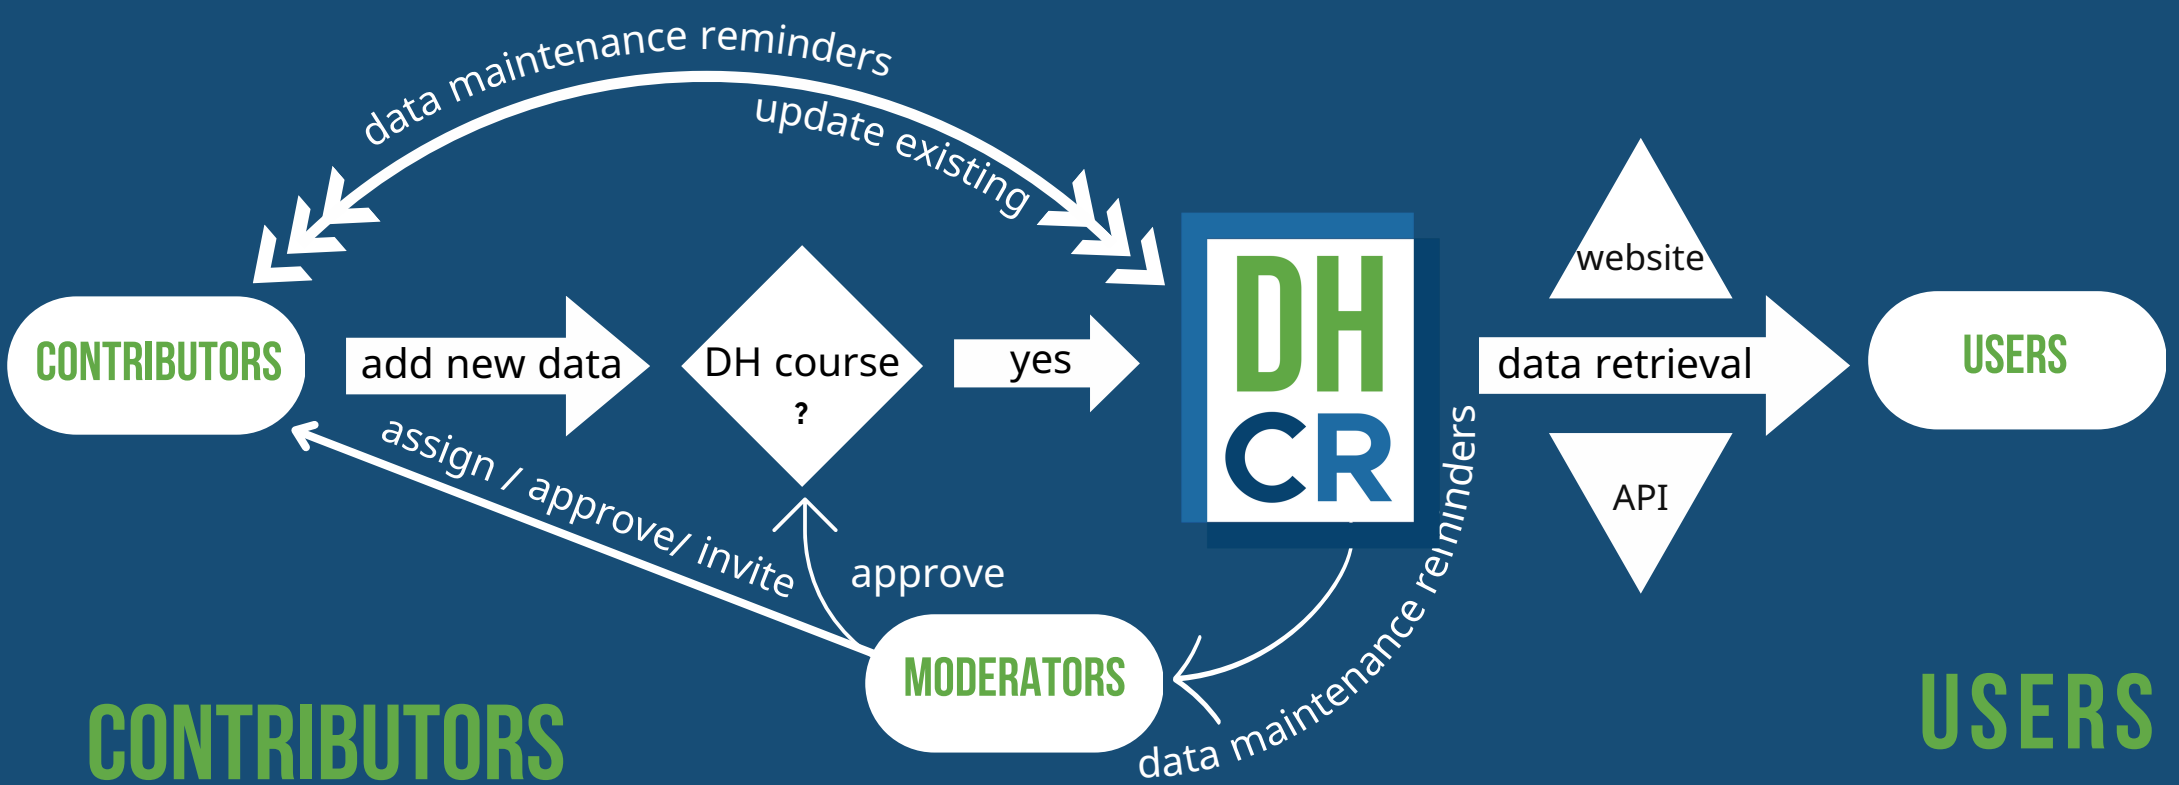

WORKFLOWS

CONTRIBUTORS

390 course lecturers

WORKING GROUP

23 moderators
2 admins
1 developer

USERS

lecturers
students
researchers
programme coordinators
policy & decision-makers

CHALLENGES

- harmonize metadata
- flexible metadata
- continuous curation
- API maintenance (V1 & V2)
- integration of OER
- community-driven effort

VIEW COURSES

GET THE DATA

WHAT'S NEW