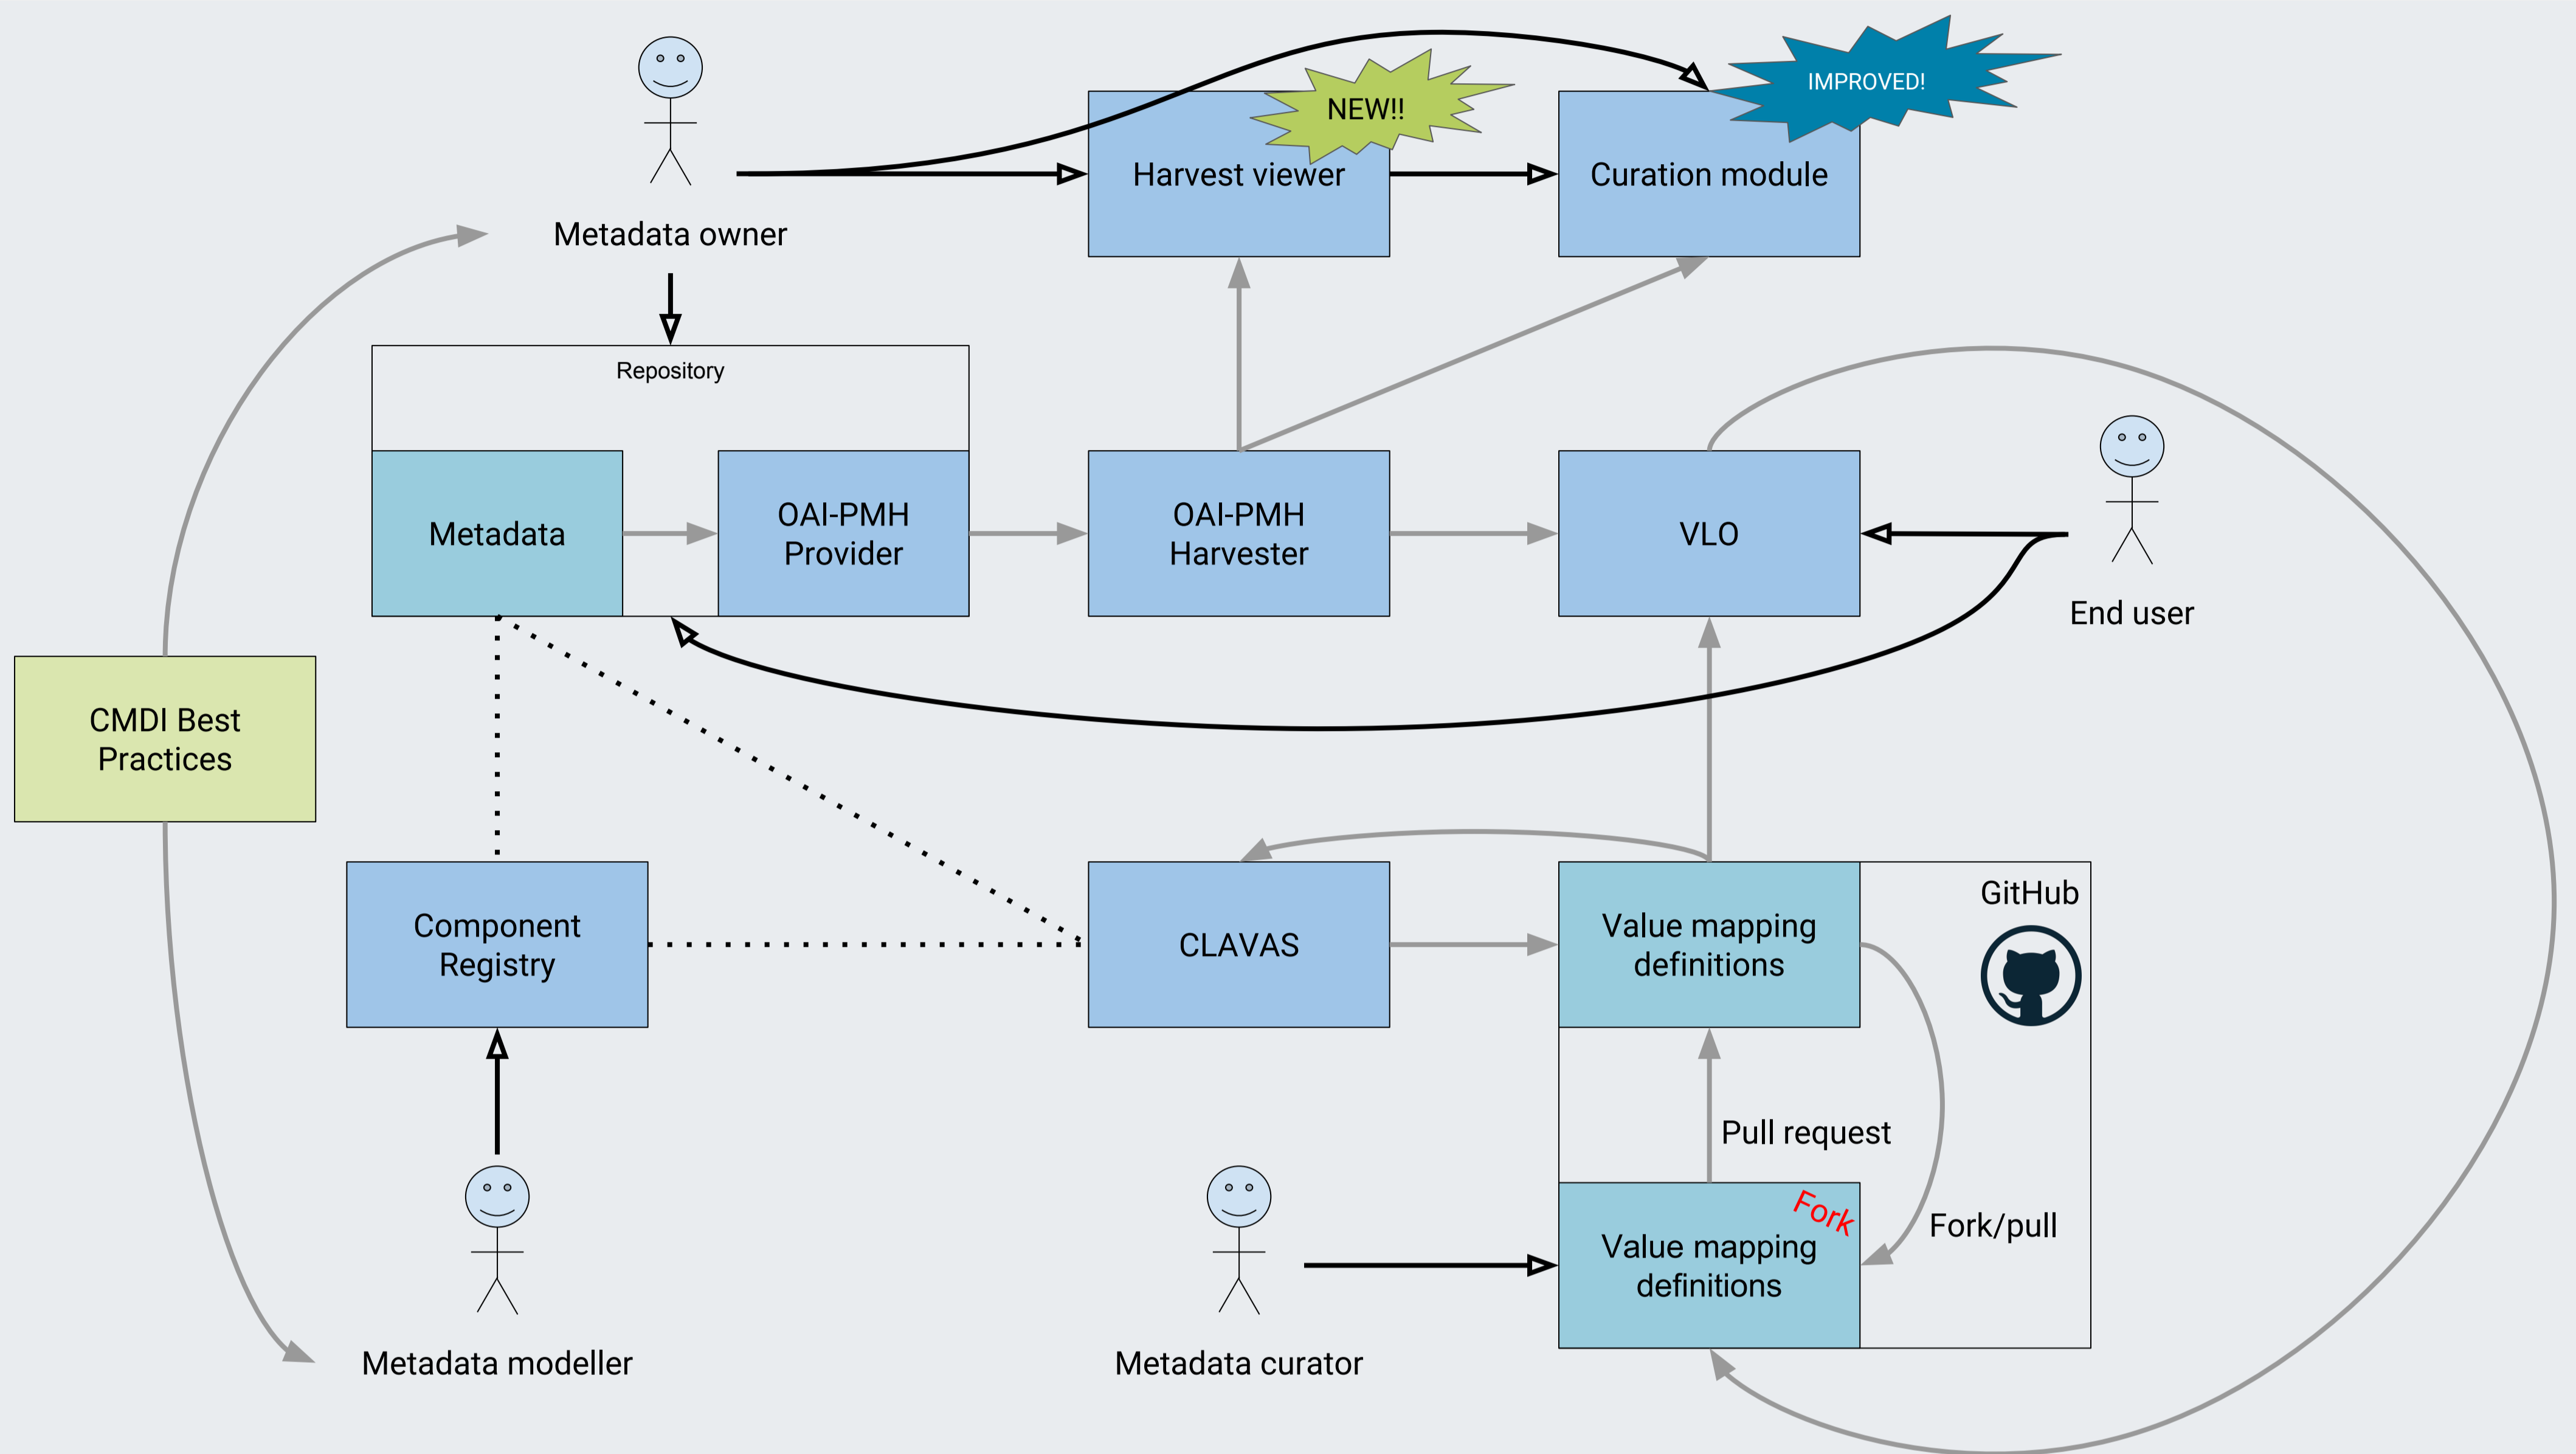

# CLARIN Metadata Best Practices, Curation, and Support

The CMDI and Metadata Curation Task Forces of the Standing Committee of CLARIN Technical Centres

## VLO: "Resource type" facet

Top values

structuredDataset session  
 audio  
**text**  
 video image corpus  
 collection annotation

Value ranking in Resource type facet