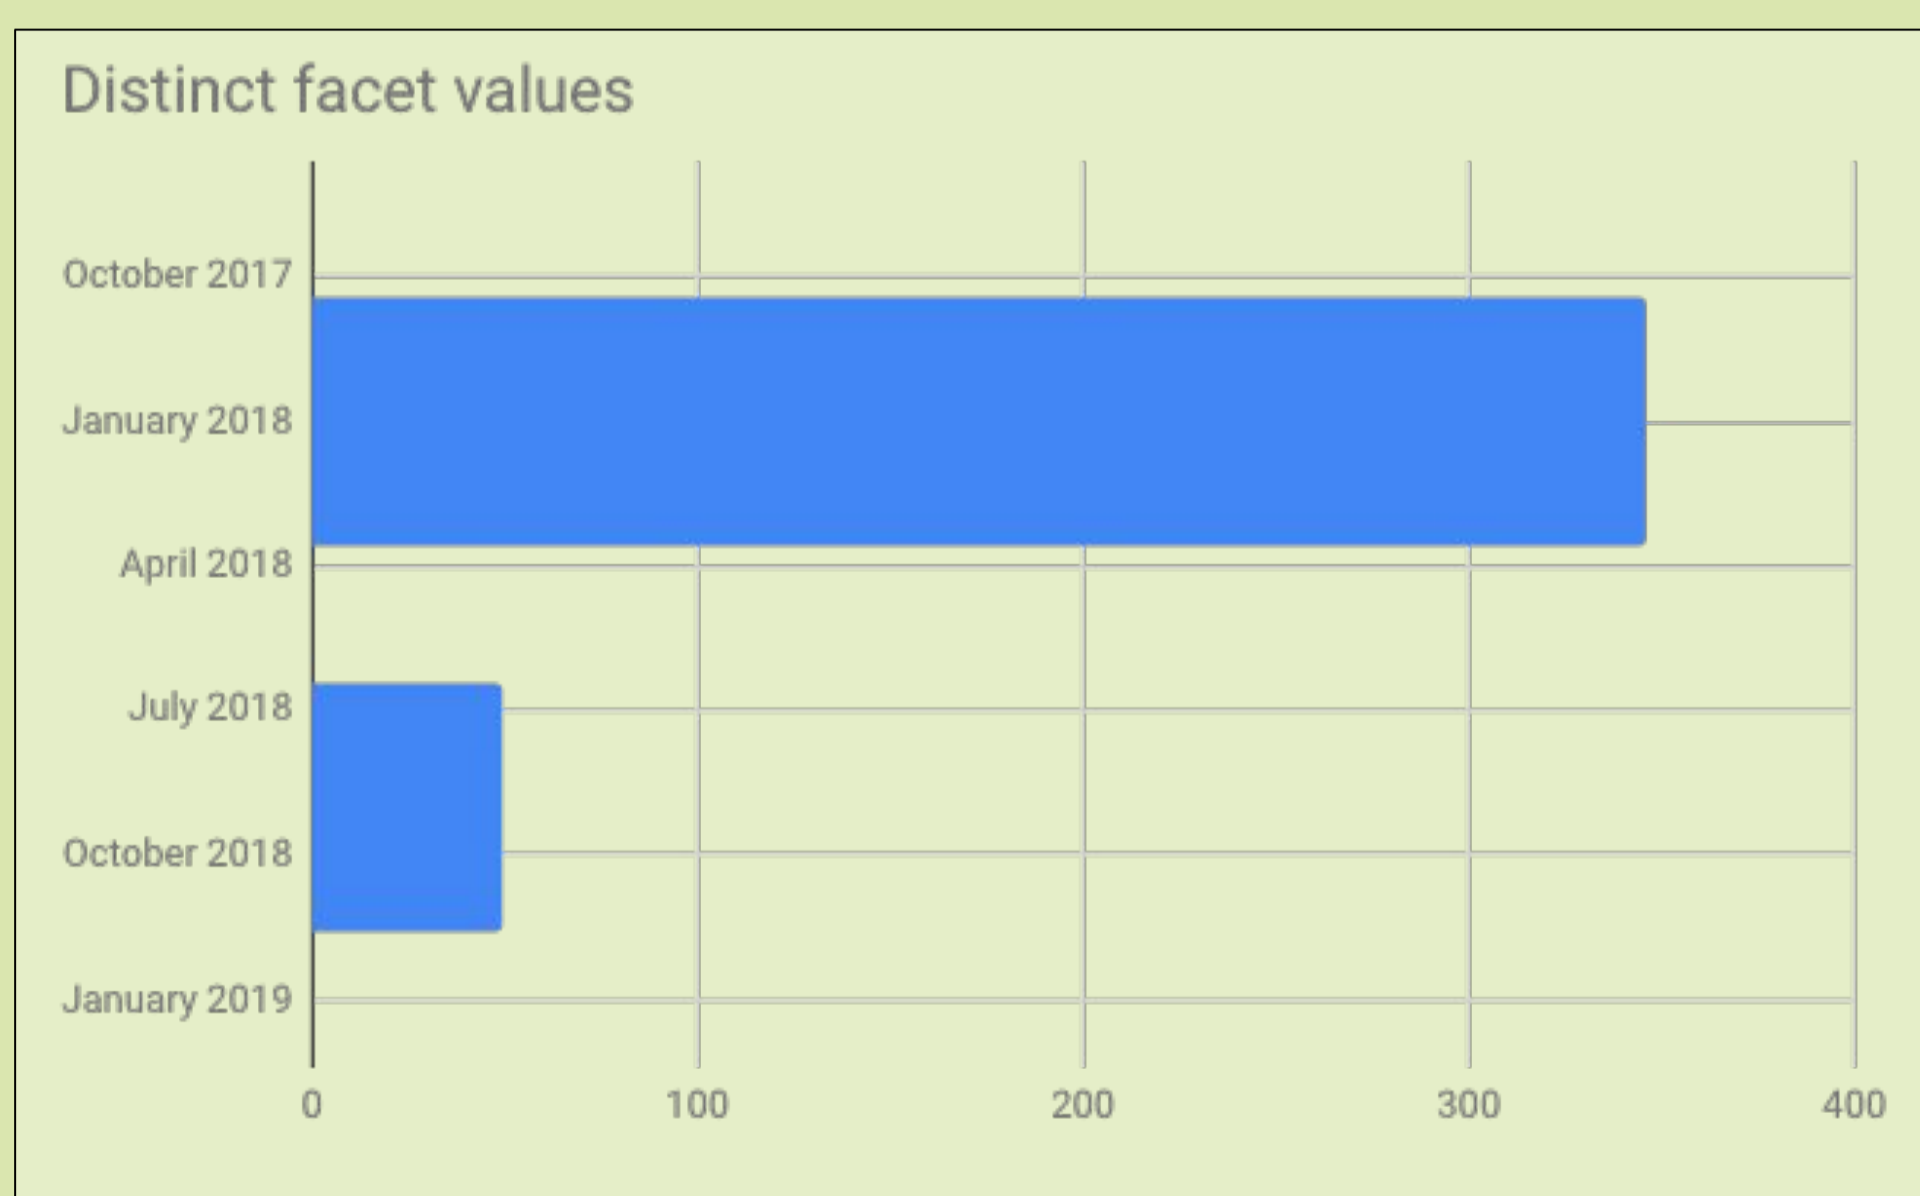

# CLARIN Metadata Best Practices, Curation, and Support

The CMDI and Metadata Curation Task Forces of the Standing Committee of CLARIN Technical Centres

## VLO: "Resource type" facet

Top values

structuredDataset session  
 audio  
**text**  
 video image corpus  
 collection annotation

Value ranking in Resource type facet