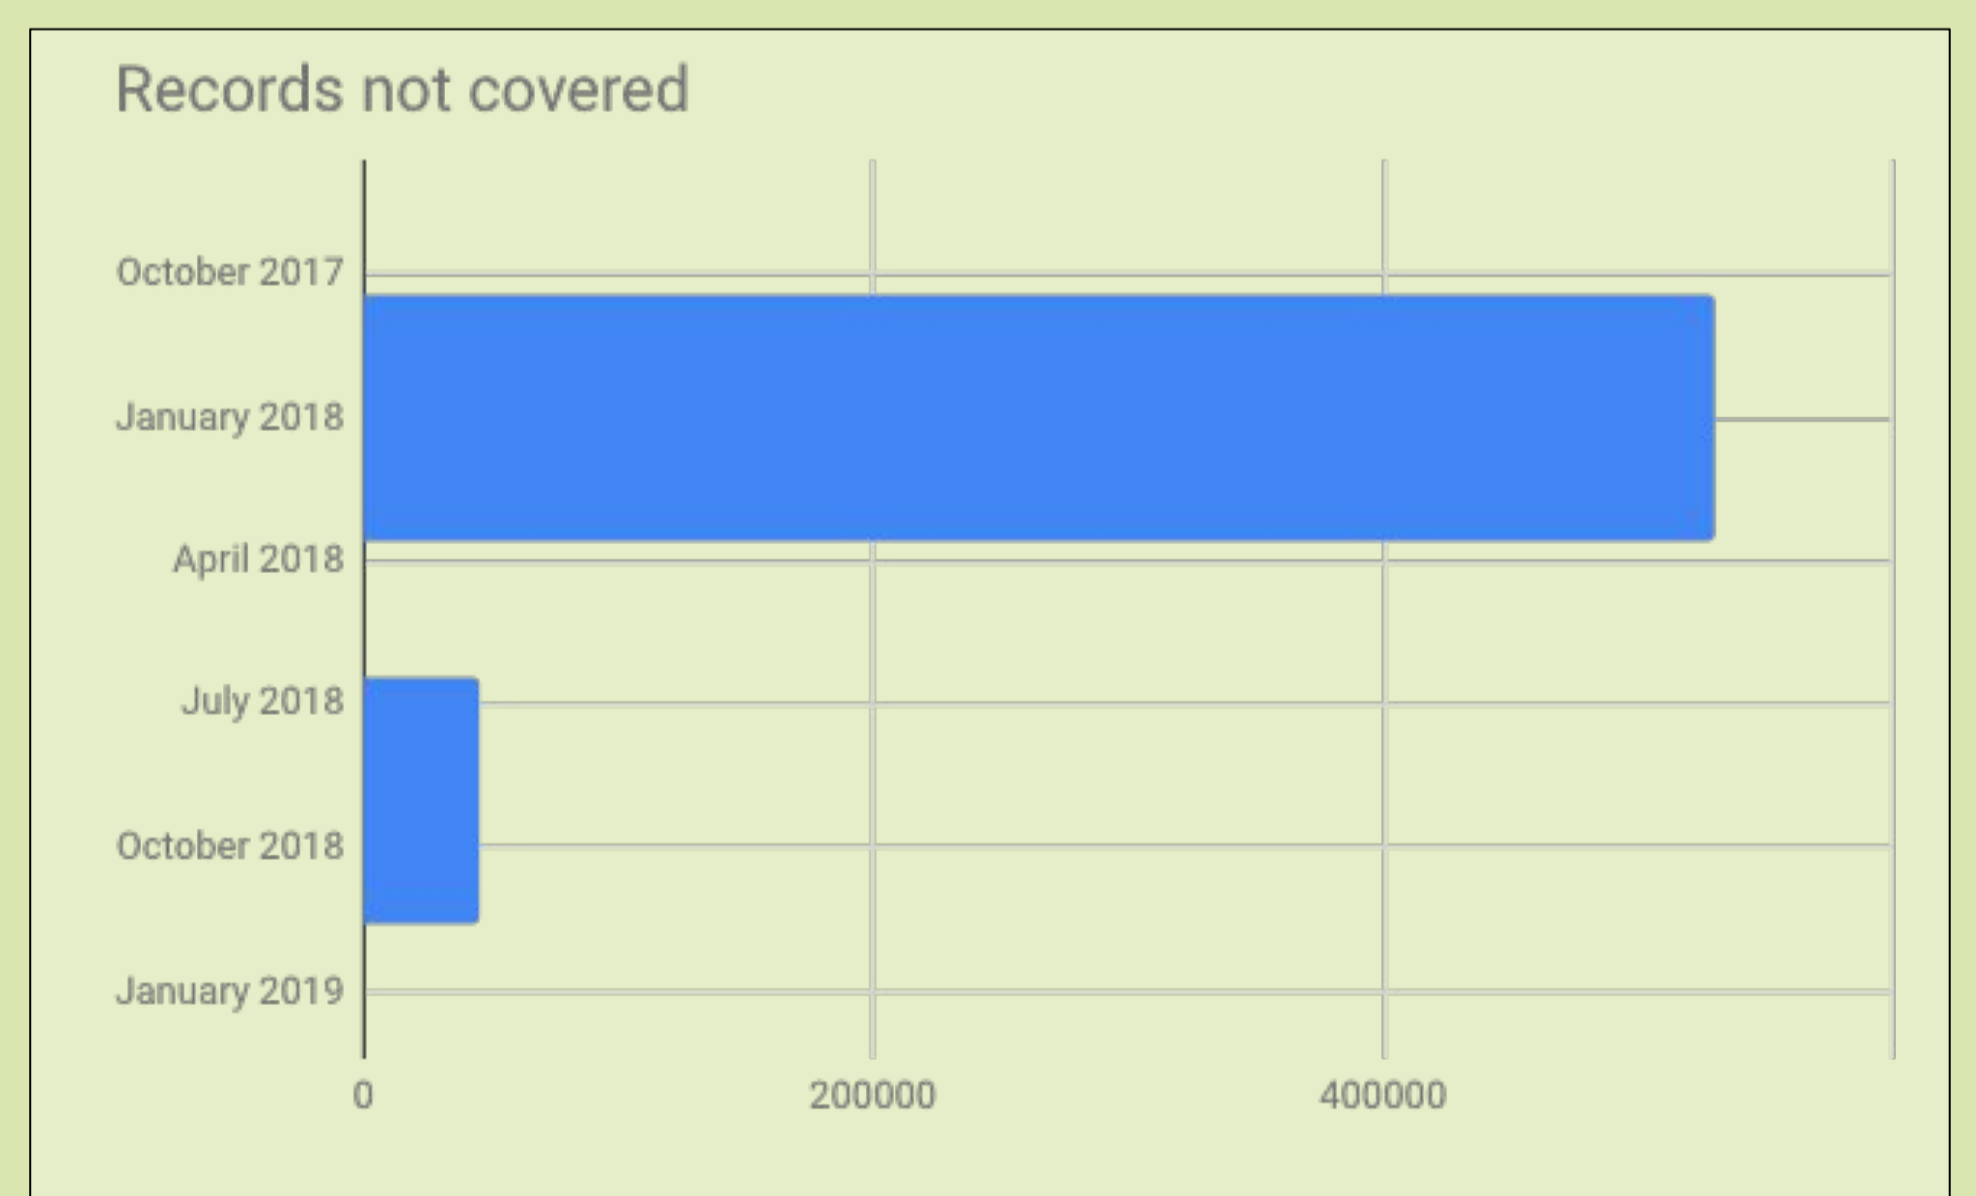

# CLARIN Metadata Best Practices, Curation, and Support

The CMDI and Metadata Curation Task Forces of the Standing Committee of CLARIN Technical Centres

## VLO: "Resource type" facet

Top values

structuredDataset session  
 audio  
**text**  
 video image corpus  
 collection annotation

Value ranking in Resource type facet