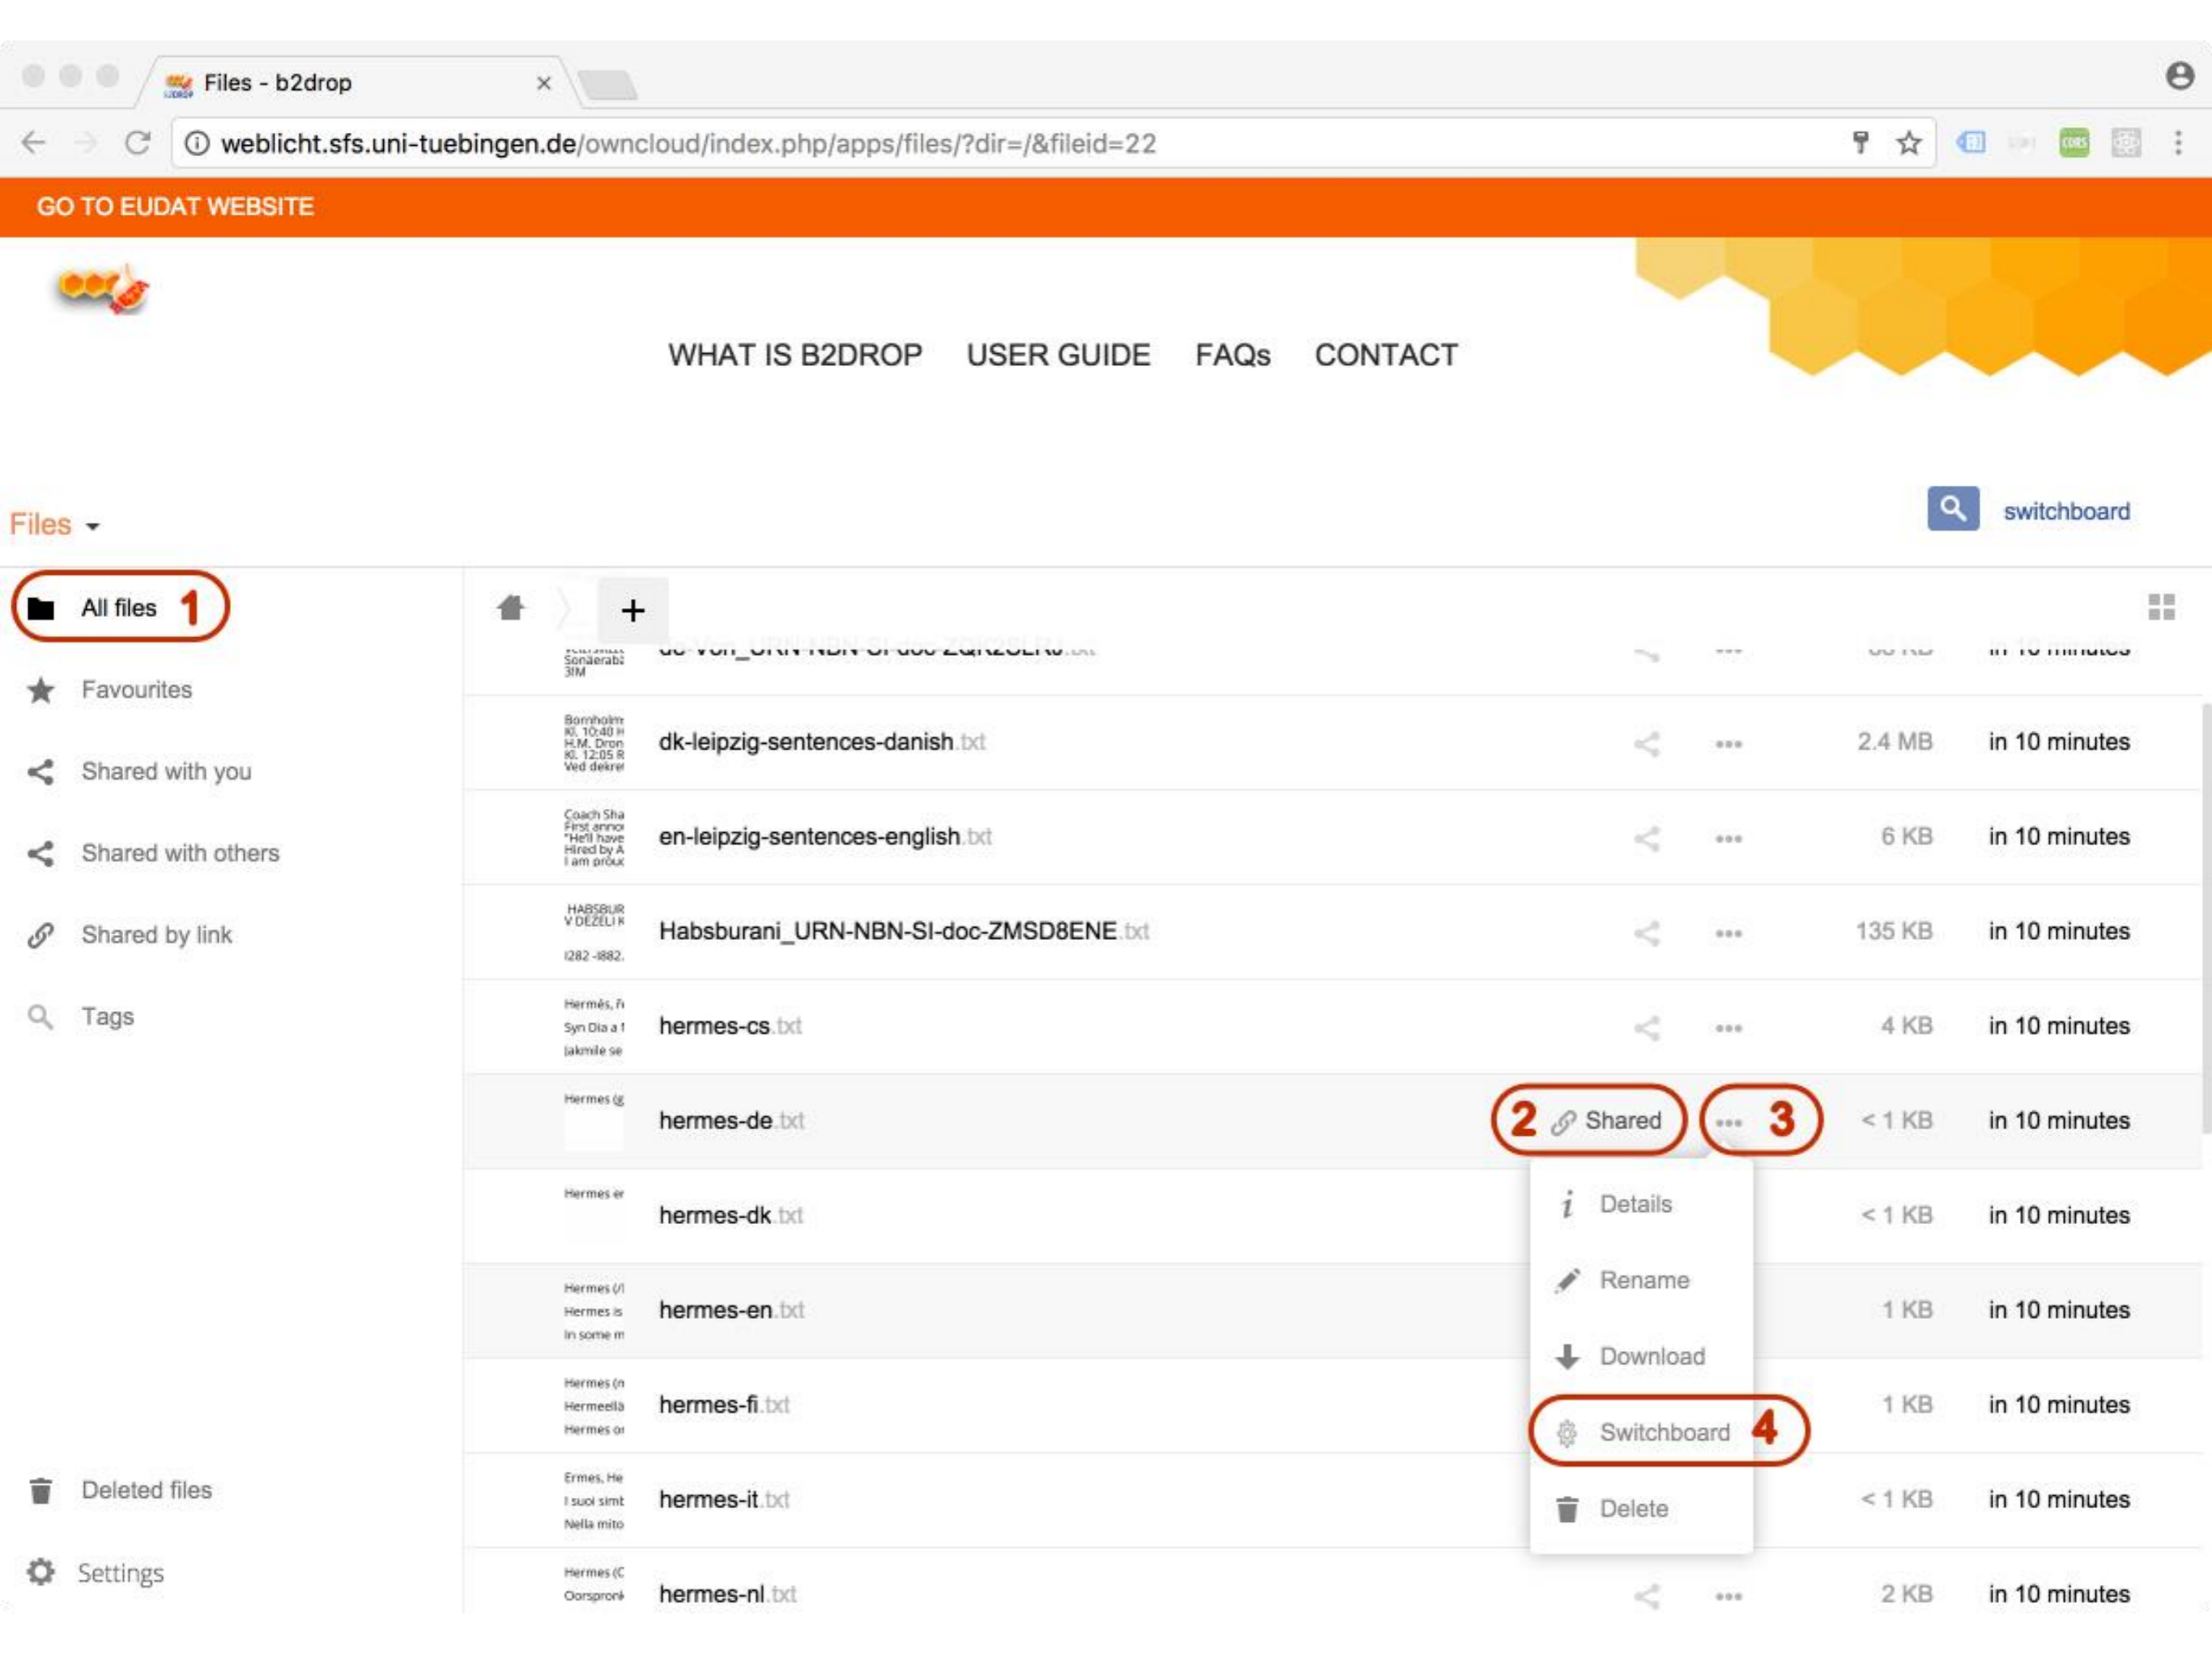

 Process with Language Resource Switchboard

From B2DROP to LRS

- new entry point to the CLARIN world
- politically/strategically important
 - bringing EUDAT and CLARIN closer together
 - new users from 'outside'
 - new requirements
 - greater visibility & impact
- added comfort to CLARIN users