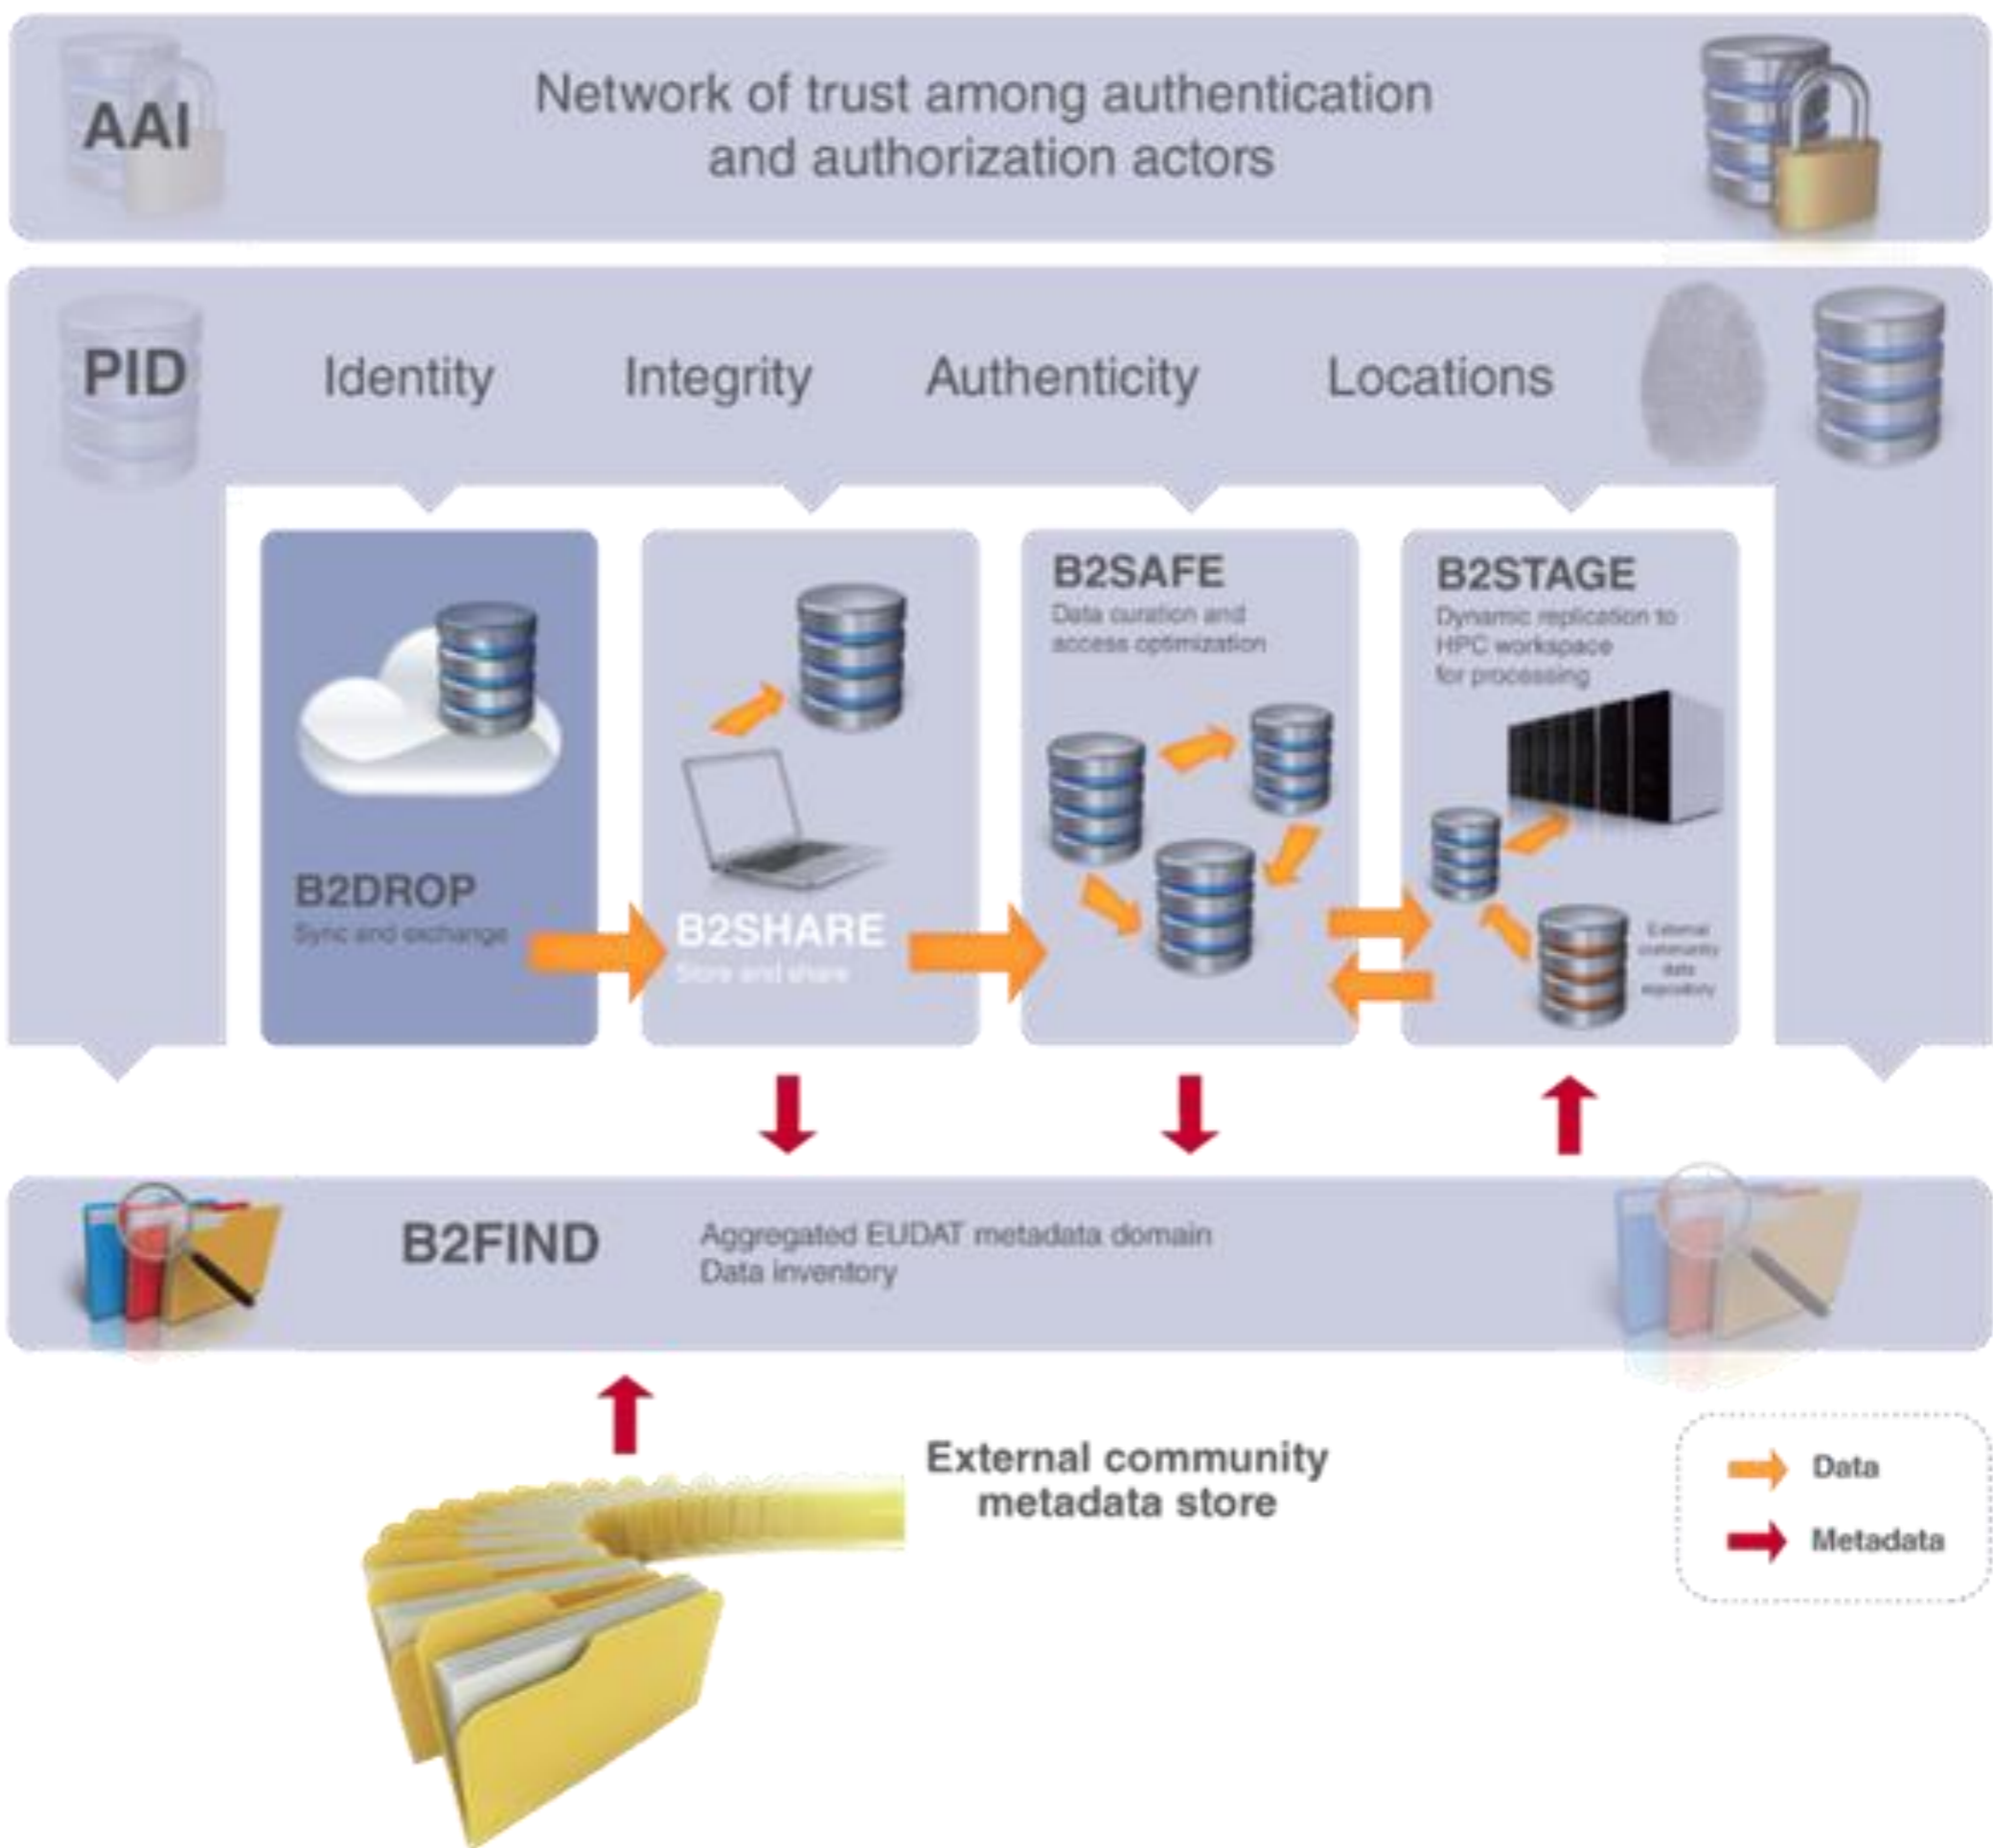

A Bridge from EUDAT's B2DROP cloud service to CLARIN's Language Resource Switchboard

Claus Zinn
Seminar für Sprachwissenschaft
Universität Tübingen

CLARIN 2017 Conference
Sep 18-20, 2017, Budapest, Hungary

Language Resource Switchboard

- for given resource, **LRS** suggests web-based tools
- users can invoke applicable tool by simple click
- relevant information forwarded to tool in question
- switchboard has achieved its task, it does no more
- standalone and integrated with VLO
- integration with FCS and VCR in progress

Collaborative Data Infrastructure

Goals

- Having CLARIN make use of the EUDAT infrastructure
 - increase data privacy in switchboard by using r/MPCDF/B2DROP
- Have EUDAT users profit from the CLARIN infrastructure
 - from B2DROP to CLARIN to increase visibility of CLARIN tool space

Steps:

- installed local instance of B2DROP
- registered designated user account, 'switchboard'
- any upload transferred to this B2DROP account
- 'switchboard' creates *shared link*, expires after 24h
- *shared link* passed to processing tool