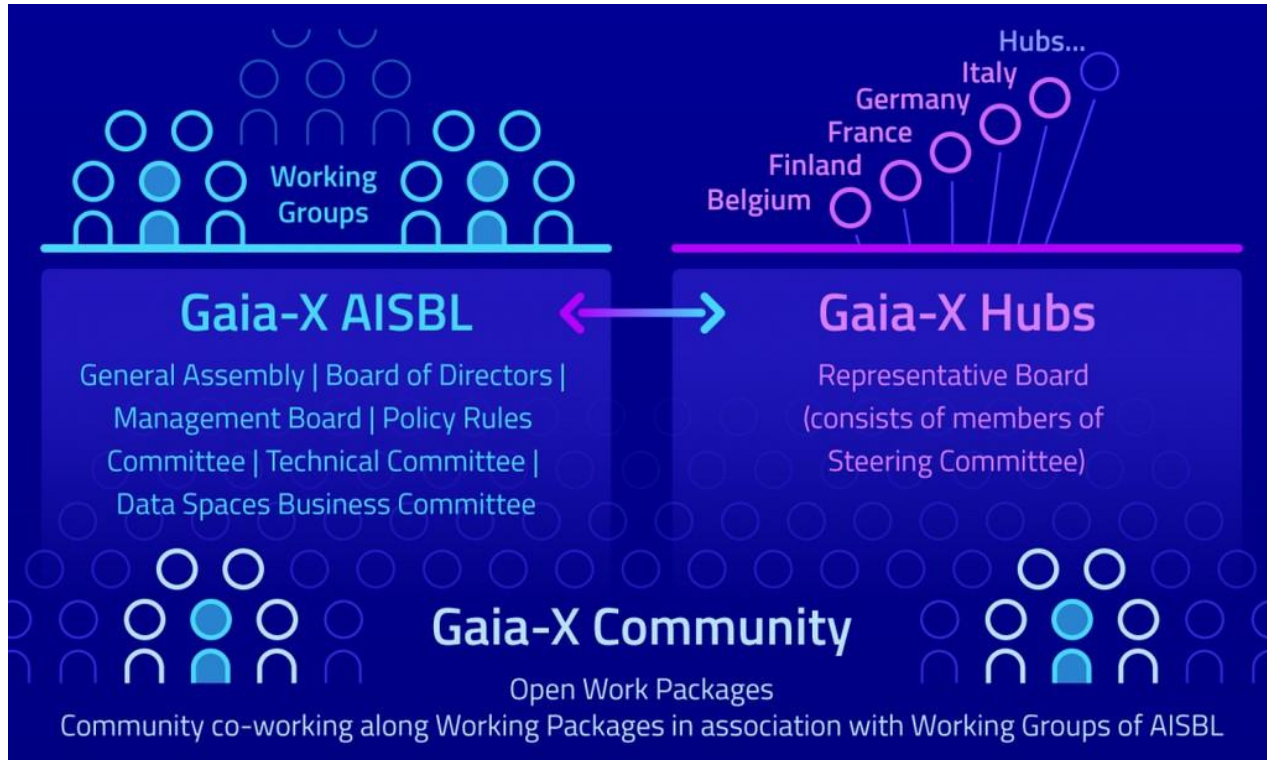

A short introduction to Gaia-X

Center Meeting 9.6.2021 Martin Matthiesen

Gaia-X: The official truth

Gaia-X represents the next generation of data infrastructure: an open, transparent and secure digital ecosystem, where data and services can be made available, collated and shared in an environment of trust.

Source: <https://www.gaia-x.eu/>

Envisaged Building blocks

- Commonly agreed policies
- Single Sign On
- Well defined Self-Descriptions of
 - Participants
 - Services Offerings
 - Service Instances
- Unique (persistent) Identifiers
- Verifiable Credentials
- Service Instance endpoints can communicate with each other.

Gaia-X: Use Case Infrastructure Data

- Energy companies create large amounts of data which they would like to offer for processing
- Data is sensitive (to them)

Structure of Gaia-X

Envisaged Building blocks compared to CLARIN

- Commonly agreed policies [CTS, Center Certificates]
- Single Sign On
- Well defined Self-Descriptions [~CMDI] of
 - Participants [Centre Registry]
 - Services Offerings [VLO, national catalogs]
 - Service Instances [~ Downloadable data, Weblicht, Korp...]
- Unique (persistent) Identifiers [Handles]
- Verifiable Credentials [~SPF]
- Service endpoints can communicate with each other. [FCS, Switchboard]