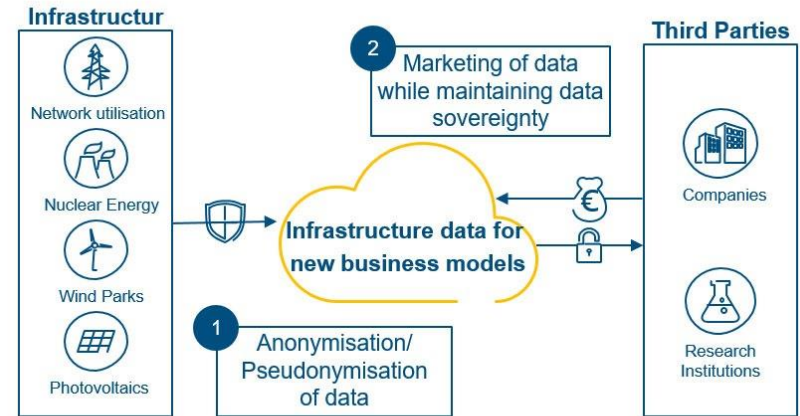

A short introduction to Gaia-X

Center Meeting 9.6.2021 Martin Matthiesen

Gaia-X: The official truth

Gaia-X represents the next generation of data infrastructure: an open, transparent and secure digital ecosystem, where data and services can be made available, collated and shared in an environment of trust.

Gaia-X: Use Case Infrastructure Data

- Energy companies create large amounts of data which they would like to offer for processing
- Data is sensitive (to them)

Structure of Gaia-X

Envisaged Building blocks compared to CLARIN